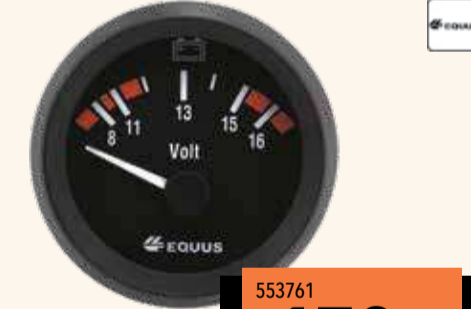

EQUUS 52MM GAUGES
Oil pressure, mechanical 553240 **150.00**
Oil pressure, electrical 553250 **215.00**
Water temperature, mechanical 553220 **135.00**
Water temperature, electrical 553230 **305.00**

553761
170⁰⁰