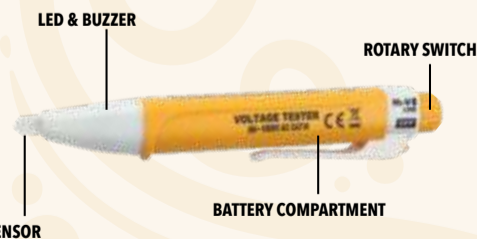

TTDB1

350⁰⁰

AUTOGEAR COMBINATION THREAD TAP & DRILL BIT SET

6 piece set

PL5PC

385⁰⁰

AUTOGEAR PLIER SET WITH POUCH

5 piece set